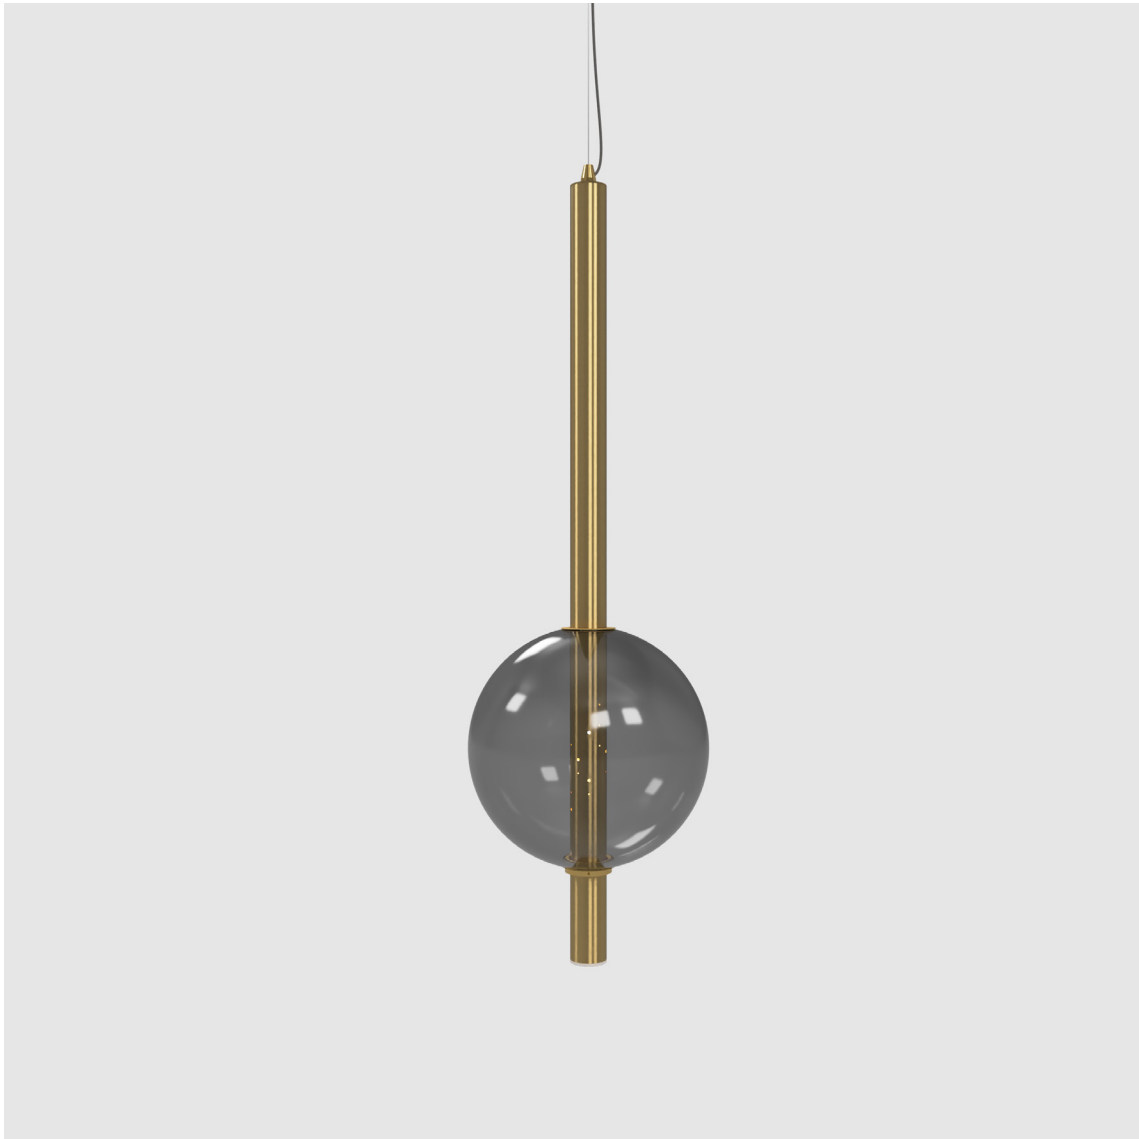

FALLING COMET

FALLING_COMET_PENDANT_23V1

ILANEL

Drawing inspiration from the remotest regions of our solar system, our Falling Comet is a minimalist luminaire featuring a sleek brass tube, shining decorative sparkle through its celestial body and a functional light from its pointy end.

FALLING COMET

FALLING_COMET_PENDANT_23V1

ILANEL

TYPE

Pendant

MODEL

FAL-COM600
FAL-COM800

MATERIAL

Brass, Hand Blown Glass

LIGHT SOURCE

12V MR11, Maximum 3W LED.
Warm White (Replaceable)
12V LED strip
Warm White
(Non-replaceable)

POWER SOURCE

110 - 230V Universal input
Dimmable

CORD

Standard 2m
Custom lengths upon request

DIMENSIONS

Ø38.1 Brass Tube Lengths
600mm
800mm
Glass Beads
Ø200mm
Ø250mm

WEIGHT

FAL-COM600: 3.5kg

FAL-COM800: 4kg

Weights are per single module

CERTIFICATION

ETL/UL upon request for North America