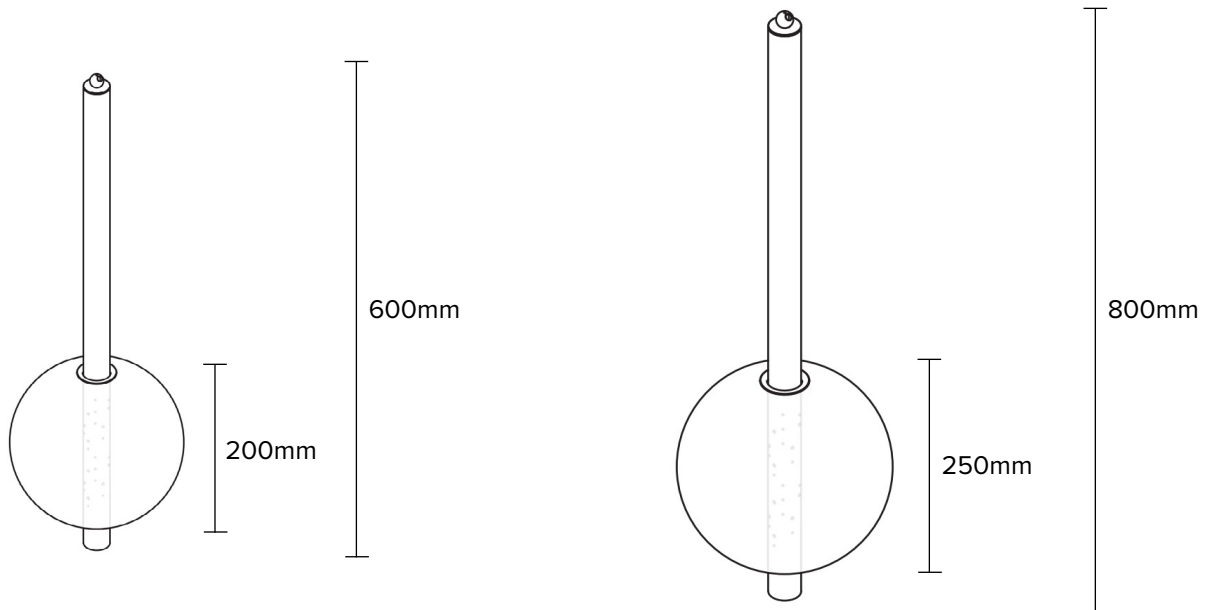

FALLING COMET

FALLING_COMET_PENDANT_23V1

ILANEL

Drawing inspiration from the remotest regions of our solar system, our Falling Comet is a minimalist luminaire featuring a sleek brass tube, shining decorative sparkle through its celestial body and a functional light from its pointy end.

FALLING COMET

FALLING_COMET_PENDANT_23V1

ILANEL

TYPE

Pendant

MODEL

FAL-COM600
FAL-COM800

MATERIAL

Brass, Hand Blown Glass

LIGHT SOURCE

12V MR11, Maximum 3W LED.
Warm White (Replaceable)
12V LED strip
Warm White
(Non-replaceable)

POWER SOURCE

110 - 230V Universal input
Dimmable

CORD

Standard 2m
Custom lengths upon request

DIMENSIONS

Ø38.1 Brass Tube Lengths
600mm
800mm
Glass Beads
Ø200mm
Ø250mm

WEIGHT

FAL-COM600: 3.5kg

FAL-COM800: 4kg

Weights are per single module

CERTIFICATION

ETL/UL upon request for North America