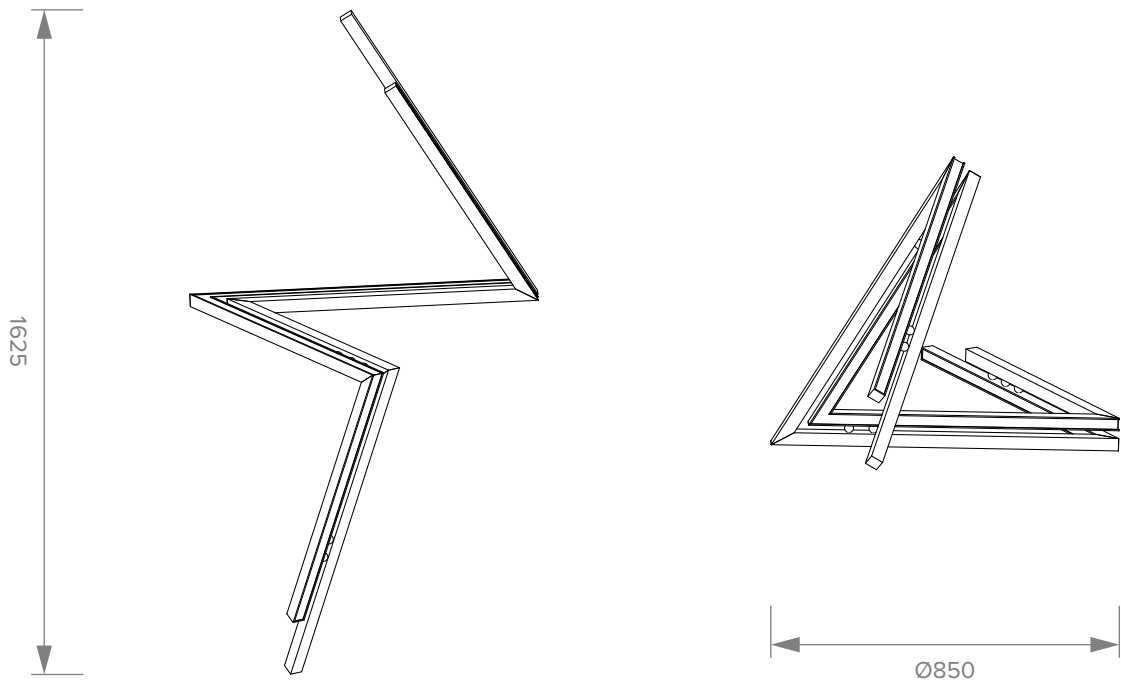

FLASH

2XFLA-PE_23V1

ILANEL

This limited edition Flash is hand-made in solid brass with a unique tandem design. The 2X Flash has a striking new look with a trail of light mirroring each other, shooting rays of light in multiple directions. The brass is left raw to patina into an ancient relic as time passes.

FLASH

2XFLA-PE_23V1

ILANEL

TYPE

Pendant

MODEL

2XFLA-PE

MATERIAL