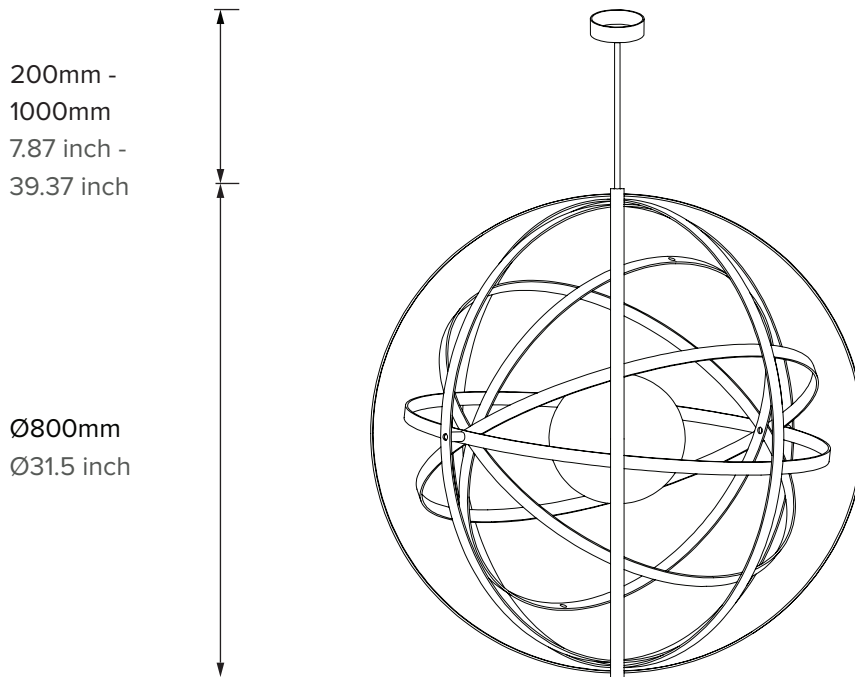

Dimmable

SUSPENSION

Up to 1m Suspension Rod

Longer lengths available upon request

DIMENSIONS

Ø600mm

Glass Sphere: Ø200mm

TYPE

Pendant

MATERIAL

Steel, Hand-blown Glass, Brass

WEIGHT

10.0KG

MODEL

ATL800 (800MM)

220-240V REGIONS

DIMENSIONS

Ø800mm

Glass Sphere: Ø200mm

METAL FINISHES

BLACK ACE
Powdercoat

SATIN WHITE
Powdercoat

CUSTOM

GLASS FINISHES