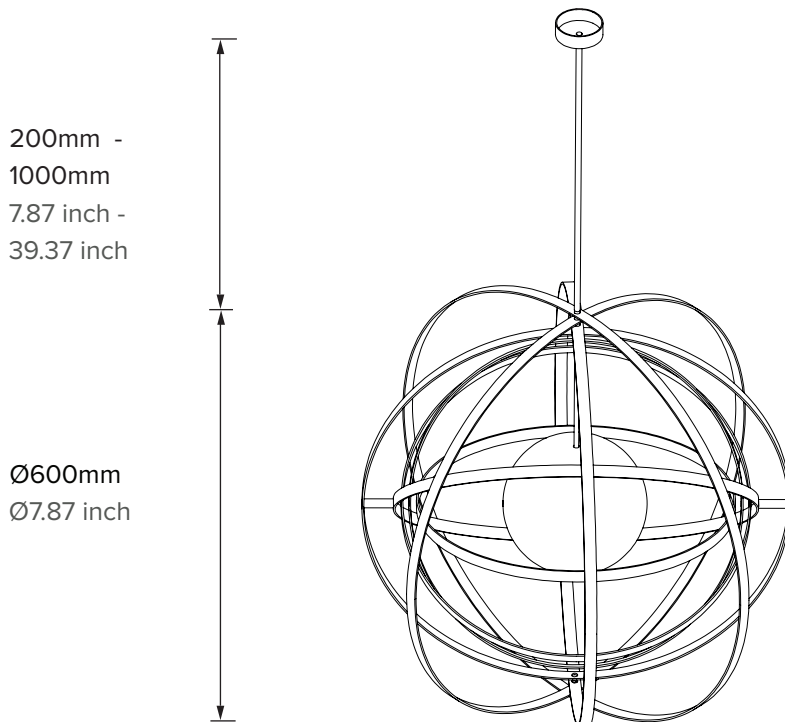

ATLAS

ATLAS_PENDANT_23V1

ILANEL

TYPE

Pendant

MATERIAL

Steel, Hand-blown Glass, Brass

WEIGHT

7.0KG

MODEL

ATL600 (600mm)

220-240V REGIONS

G4 Bi-pin (max. 3W per socket)

3W LED, 3000K

Phase dimming 3 - 100%

Please contact us for other dimming options

CERTIFICATION

ETL/UL upon request for North America

WARRANTY

3 years residential

2 years commercial

100-120V REGIONS

G9 Bi-pin (max. 5W per socket)

5W LED, 3000K

Dimmable

SUSPENSION

Up to 1m Suspension Rod

Longer lengths available upon request

DIMENSIONS

Ø600mm

Glass Sphere: Ø200mm