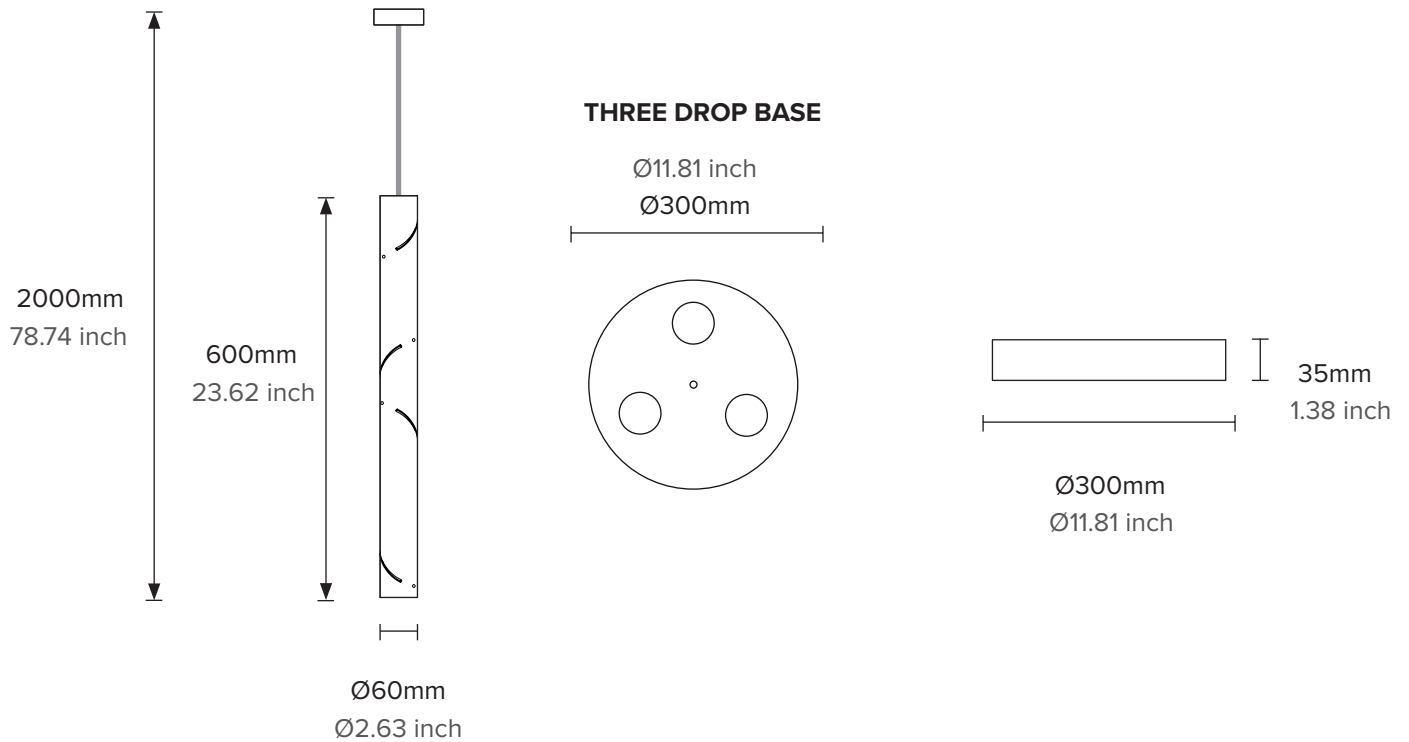

BLACK RAIN

BR_PENDANT_23V1

ILANEL

TYPE

Pendant

MATERIAL

Aluminium, Acrylic

WEIGHT

0.5kg (single pendant)

MODEL

BRP3

220-240V REGIONS

G4 Bi-pin (max. 3W per socket)

3W LED, 3000K

Phase dimming 3 - 100%

Please contact us for other dimming options

CERTIFICATION

ETL/UL upon request for North America

WARRANTY

3 years residential

2 years commercial

100-120V REGIONS

G9 Bi-pin (max. 5W per socket)

5W LED, 3000K

Dimmable

CORD

2m Cotton Braided or Clear

Longer lengths available upon request.

DIMENSIONS

Ø60mm x 600mm