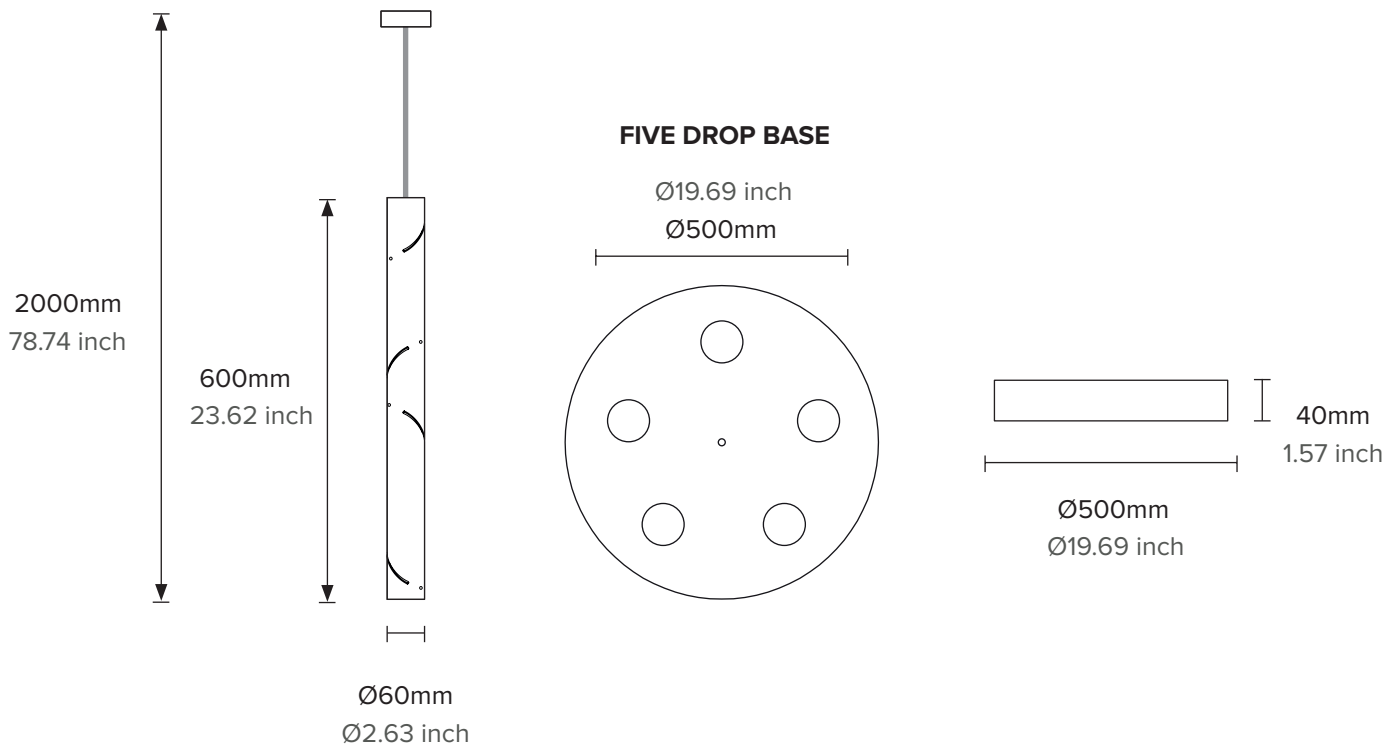

Dimmable

CORD

2m Cotton Braided or Clear

Longer lengths available upon request.

DIMENSIONS

Ø60mm x 600mm

BLACK RAIN

BR_PENDANT_23V1

ILANEL

TYPE

Pendant

MATERIAL

Aluminium, Acrylic

WEIGHT

0.5kg (single pendant)

MODEL

2m Cotton Braided or Clear

Longer lengths available upon request.

DIMENSIONS

Ø60mm x 600mm

BLACK RAIN

BR_PENDANT_23V1

ILANEL

METAL FINISHES