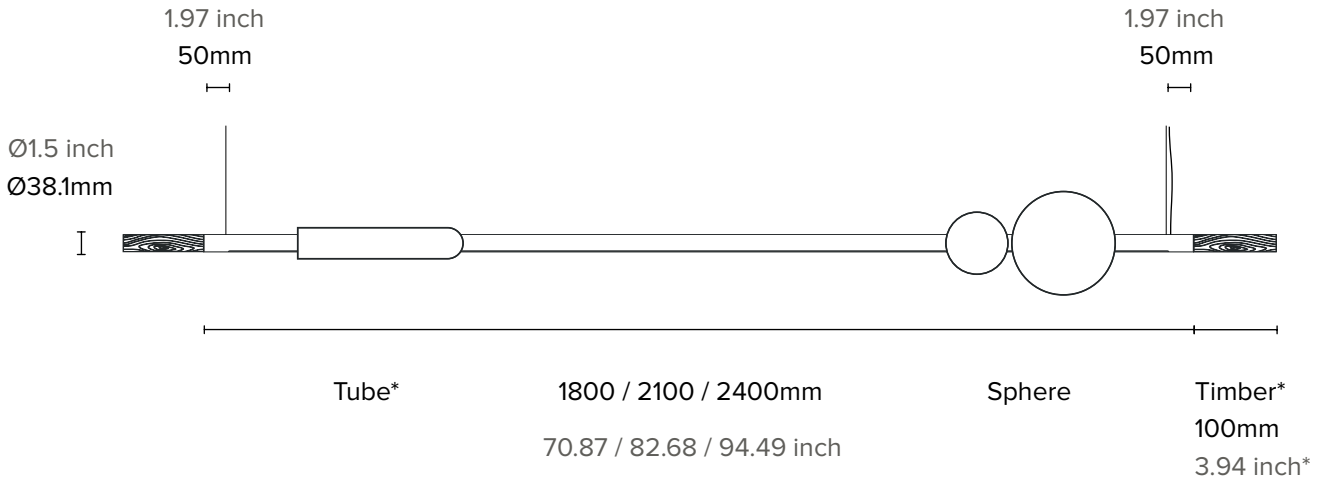

COMET

COM_PEN_23V1

ILANEL

Comet, is a single trail of light that shoots across space and is often seen with a glowing nucleus. It features a slotted tube that casts dimmable light and is adorned with unique choices of hand-blown glass beads. The Comet comes with matching metal ends or with the option of feature timber ends.

*Optional

TYPE

Pendant

MODEL

COM180 (1800mm)

COM210 (2100mm)

COM240 (2400mm)

Reference model number upon enquiry

DIMENSIONS

Ø38.1mm Brass Tube Lengths

1800mm

2100mm

2400mm

Glass Beads

Sphere: Ø150mm / Ø250mm

Tube* (option) : Ø75mm x 350mm

CORD

2m Coaxial with suspension cable

Longer lengths available upon request.

WEIGHT

COM180: 3.0kg

COM210: 3.5 kg

COM2400: 5.0kg

Weight of brass without accessories