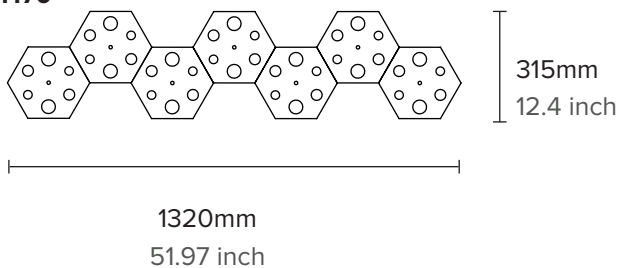

HEAVY RAIN

HEAVY_RAIN_MCHANDELIER_23V1

ILANEL

HEX CANOPY - CONFIGURATION EXAMPLES

Contact us for custom variations

H70