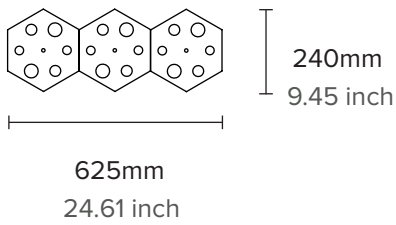

HEAVY RAIN

HEAVY_RAIN_MCHANDELIER_23V1

ILANEL

HEX CANOPY - CONFIGURATION EXAMPLES

Contact us for custom variations

H30