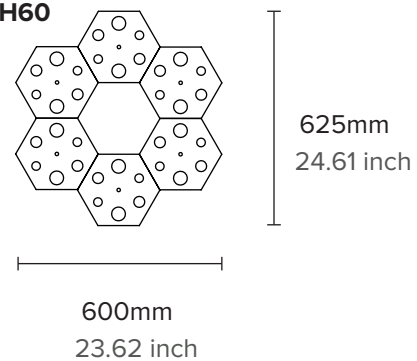

HEAVY RAIN

HEAVY_RAIN_MCHANDELIER_23V1

ILANEL

HEX CANOPY - CONFIGURATION EXAMPLES

Contact us for custom variations

H60