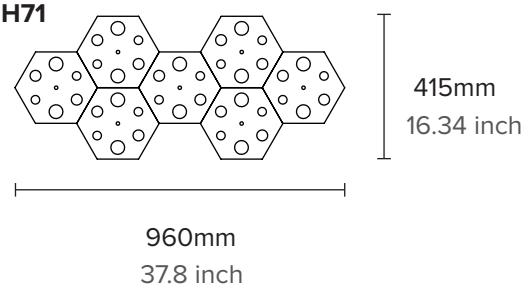

HEAVY RAIN

HEAVY_RAIN_MCHANDELIER_23V1

ILANEL

HEX CANOPY - CONFIGURATION EXAMPLES

Contact us for custom variations

H71