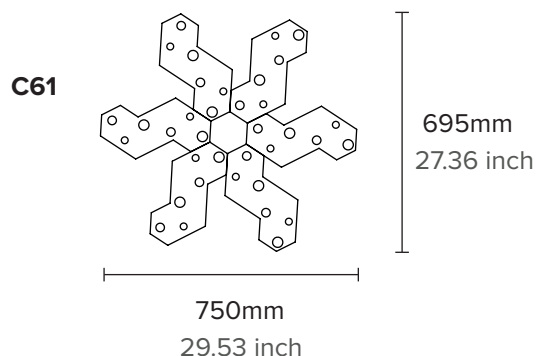

HEAVY RAIN

HEAVY_RAIN_MCHANDELIER_23V1

ILANEL

CLOUD CANOPY - CONFIGURATION EXAMPLES

Contact us for custom variations