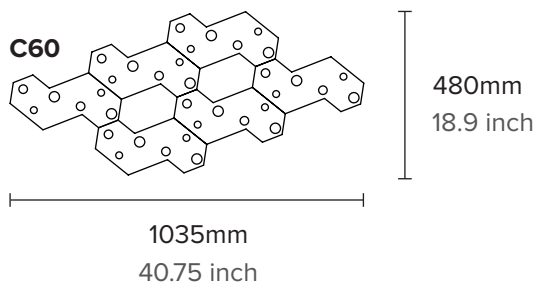

HEAVY RAIN

HEAVY_RAIN_MCHANDELIER_23V1

ILANEL

CLOUD CANOPY - CONFIGURATION EXAMPLES

Contact us for custom variations