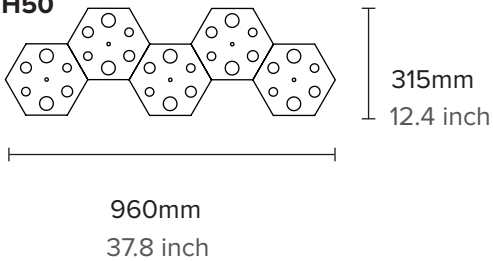

HEAVY RAIN

HEAVY_RAIN_MCHANDELIER_23V1

ILANEL

HEX CANOPY - CONFIGURATION EXAMPLES

Contact us for custom variations

H50