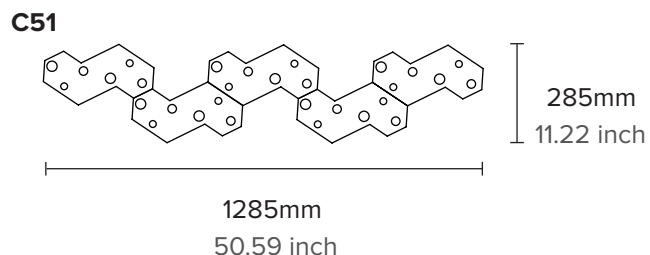

HEAVY RAIN

HEAVY_RAIN_MCHANDELIER_23V1

ILANEL

CLOUD CANOPY - CONFIGURATION EXAMPLES

Contact us for custom variations