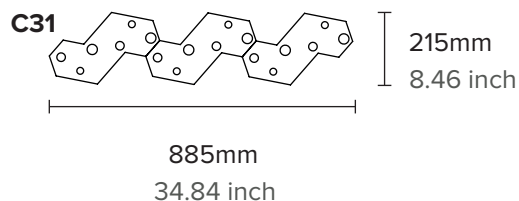

HEAVY RAIN

HEAVY_RAIN_MCHANDELIER_23V1

ILANEL

CLOUD CANOPY - CONFIGURATION EXAMPLES

Contact us for custom variations