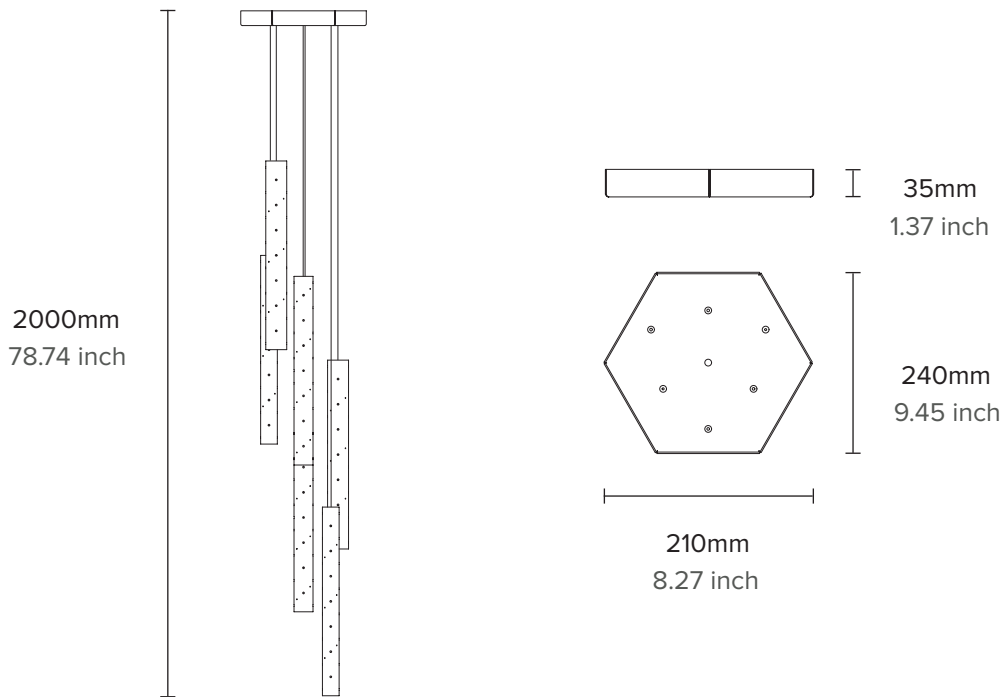

HEAVY RAIN

HEAVY_RAIN_MCHANDELIER_23V1

ILANEL

TYPE

Modular Chandelier

MODEL

HR-06H
Hex Canopy (06H)

MATERIAL

Aluminium, Acrylic

LIGHT SOURCE

G4 Bi-pin (max. 3W per socket)
3W LED, 3000K

POWER SOURCE

110 - 230V Universal input
Integrated LED Driver
Non-Dimmable

CORD

Standard 2m
Custom lengths upon request

DIMENSIONS

Base: 185mm x 300mm x 35mm
Flutes: Ø40mm, Ø44mm, Ø45mm
Flute Lengths: 450mm

WEIGHT

3.1kg
Weights are per single module

CERTIFICATION

ETL/UL upon request for North America

WARRANTY

3 years residential
2 years commercial