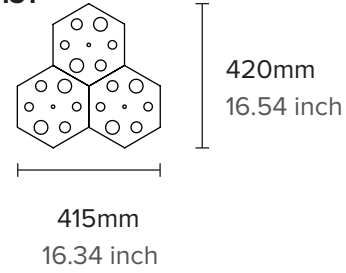

HEAVY RAIN

HEAVY_RAIN_MCHANDELIER_23V1

ILANEL

HEX CANOPY - CONFIGURATION EXAMPLES

Contact us for custom variations

H31