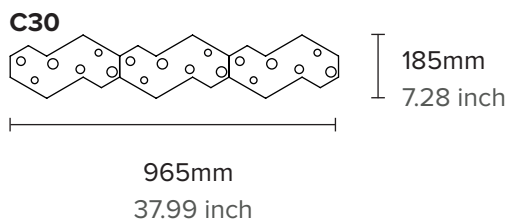

HEAVY RAIN

HEAVY_RAIN_MCHANDELIER_23V1

ILANEL

CLOUD CANOPY - CONFIGURATION EXAMPLES

Contact us for custom variations