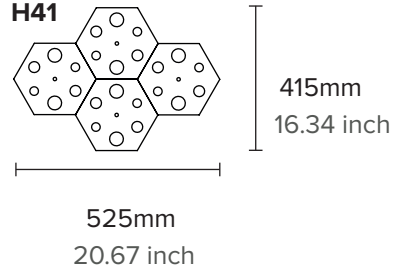

HEAVY RAIN

HEAVY_RAIN_MCHANDELIER_23V1

ILANEL

HEX CANOPY - CONFIGURATION EXAMPLES

Contact us for custom variations

H41