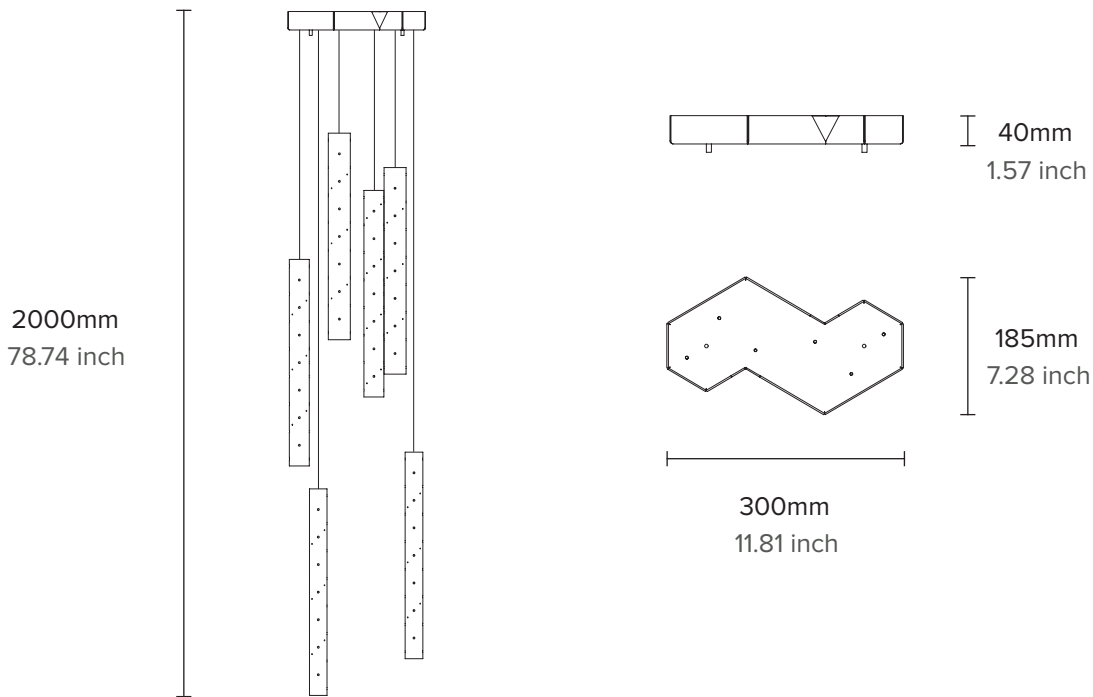

HEAVY RAIN

HEAVY_RAIN_MCHANDELIER_23V1

ILANEL

TYPE

Modular Chandelier

MODEL

HR-06C

Cloud Canopy (06C)

MATERIAL

Aluminium, Acrylic

LIGHT SOURCE

G4 Bi-pin (max. 3W per socket)

3W LED, 3000K

POWER SOURCE

110 - 230V Universal input

Integrated LED Driver

Non-Dimmable

CORD

Standard 2m

Custom lengths upon request

DIMENSIONS

Base: 185mm x 300mm x 40mm

Flutes: Ø40mm, Ø44mm, Ø45mm

Flute Lengths: 450mm

WEIGHT

3.0kg

Weights are per single module

CERTIFICATION

ETL/UL upon request for North America

WARRANTY

3 years residential

2 years commercial