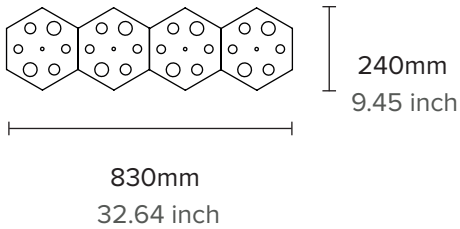

HEAVY RAIN

HEAVY_RAIN_MCHANDELIER_23V1

ILANEL

HEX CANOPY - CONFIGURATION EXAMPLES

Contact us for custom variations

H40