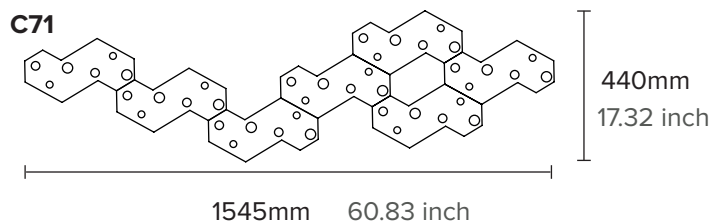

HEAVY RAIN

HEAVY_RAIN_MCHANDELIER_23V1

ILANEL

CLOUD CANOPY - CONFIGURATION EXAMPLES

Contact us for custom variations