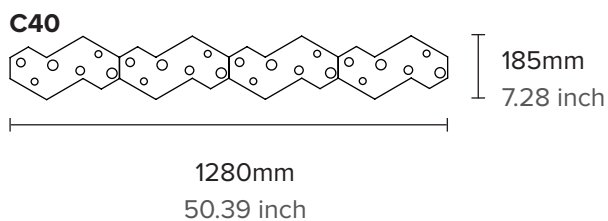

HEAVY RAIN

HEAVY_RAIN_MCHANDELIER_23V1

ILANEL

CLOUD CANOPY - CONFIGURATION EXAMPLES

Contact us for custom variations