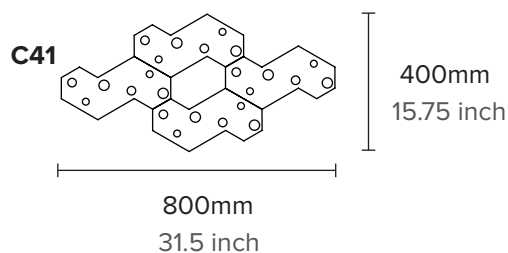

HEAVY RAIN

HEAVY_RAIN_MCHANDELIER_23V1

ILANEL

CLOUD CANOPY - CONFIGURATION EXAMPLES

Contact us for custom variations