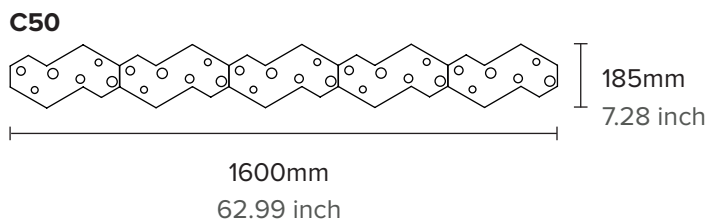

HEAVY RAIN

HEAVY_RAIN_MCHANDELIER_23V1

ILANEL

CLOUD CANOPY - CONFIGURATION EXAMPLES

Contact us for custom variations