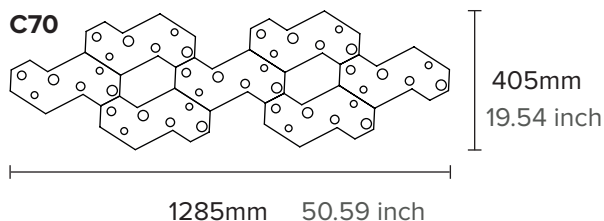

HEAVY RAIN

HEAVY_RAIN_MCHANDELIER_23V1

ILANEL

CLOUD CANOPY - CONFIGURATION EXAMPLES

Contact us for custom variations