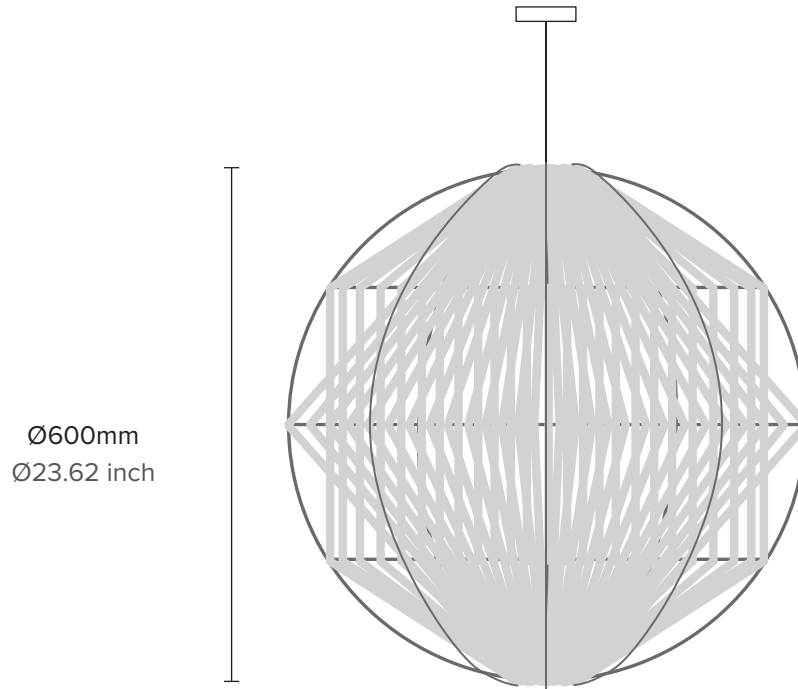

KAHDU

KDU_PEN_23V1

ILANEL

TYPE

Pendant

MATERIAL

Elastic Satin Ribbon, Steel Wireframe

WEIGHT

1.5kg

MODEL

KDU-600

LIGHT SOURCE

E27, Max 10W

Light bulb not supplied unless requested

CERTIFICATION

ETL/UL upon request for North America

CORD

2m Cotton Braided

Custom lengths upon request

WARRANTY

3 years residential

2 years commercial

DIMENSION

Ø600mm