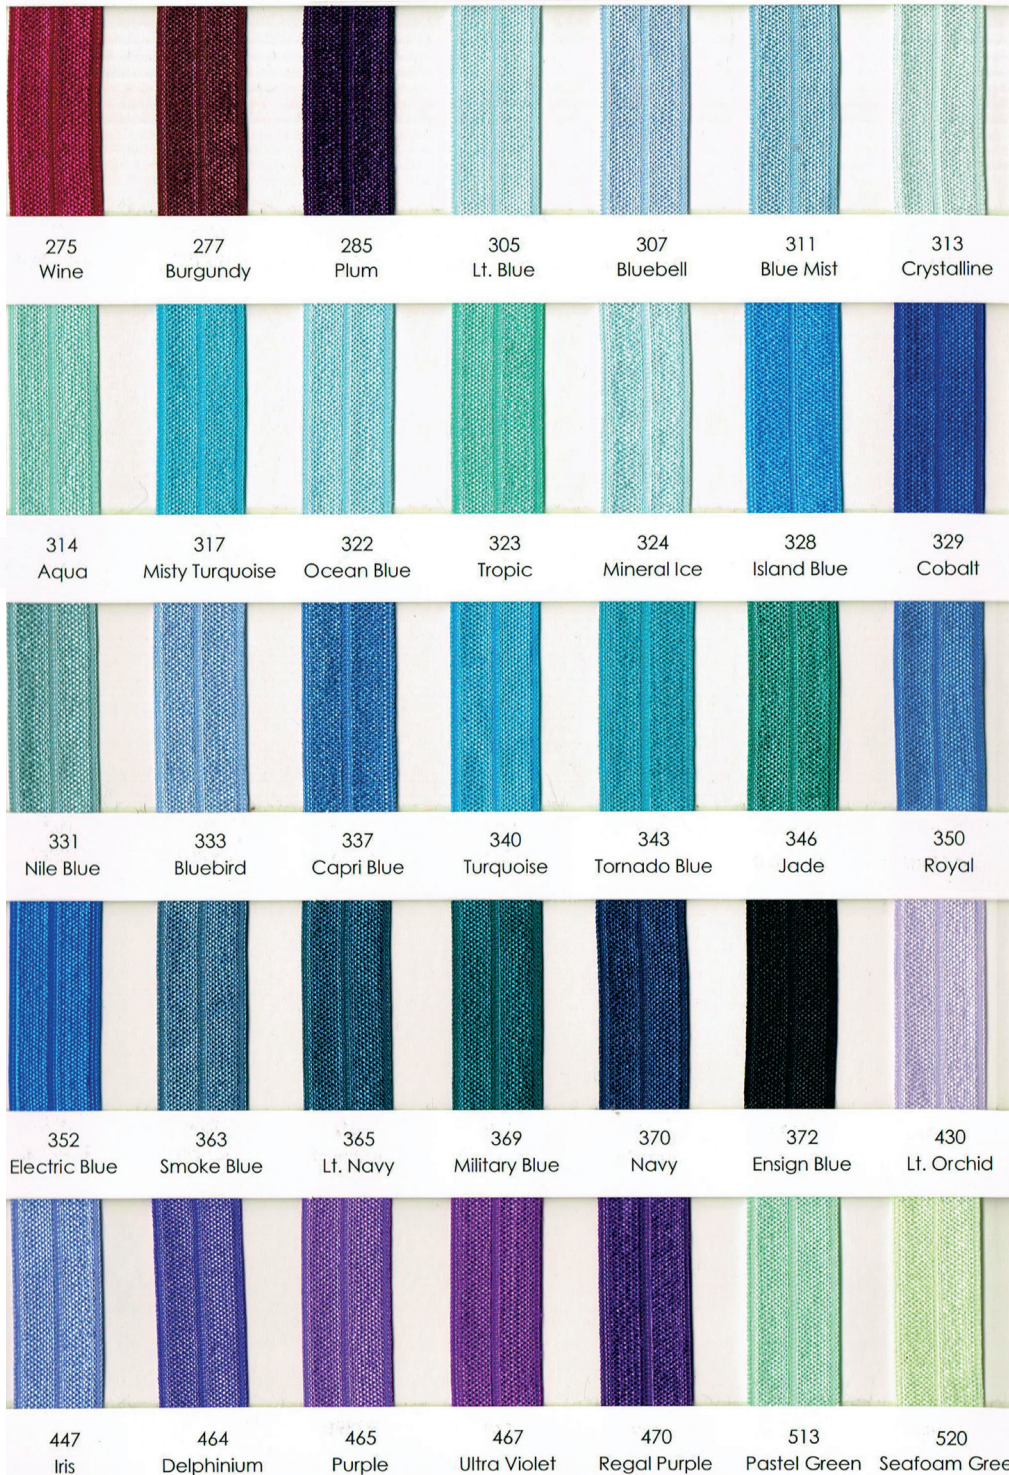

KAHDU

KDU_PEN_23V1

ILANEL

The Kahdu collection features hand-woven lampshades with a visually striking, high-impact pattern that plays with the senses. The lines are rigorous, austere, and mathematical, but at the same time, they dance and interact with one another, giving the impression of movement and depth. Kahdu offers a bold sculptural presence that is warm and organic and a perfect statement for any modern space.

Ø400mm x 1200mm

WIREFRAME: POWDERCOAT TO MATCH THE RIBBON COLOUR

RIBBON COLOURS

Please note that the colours are close representation of the samples shown and should be interpreted as indicative.

WIREFRAME: POWDERCOAT TO MATCH THE RIBBON COLOUR

RIBBON COLOURS

Please note that the colours are close representation of the samples shown and should be interpreted as indicative.

WIREFRAME: POWDERCOAT TO MATCH THE RIBBON COLOUR

RIBBON COLOURS

Please note that the colours are close representation of the samples shown and should be interpreted as indicative.