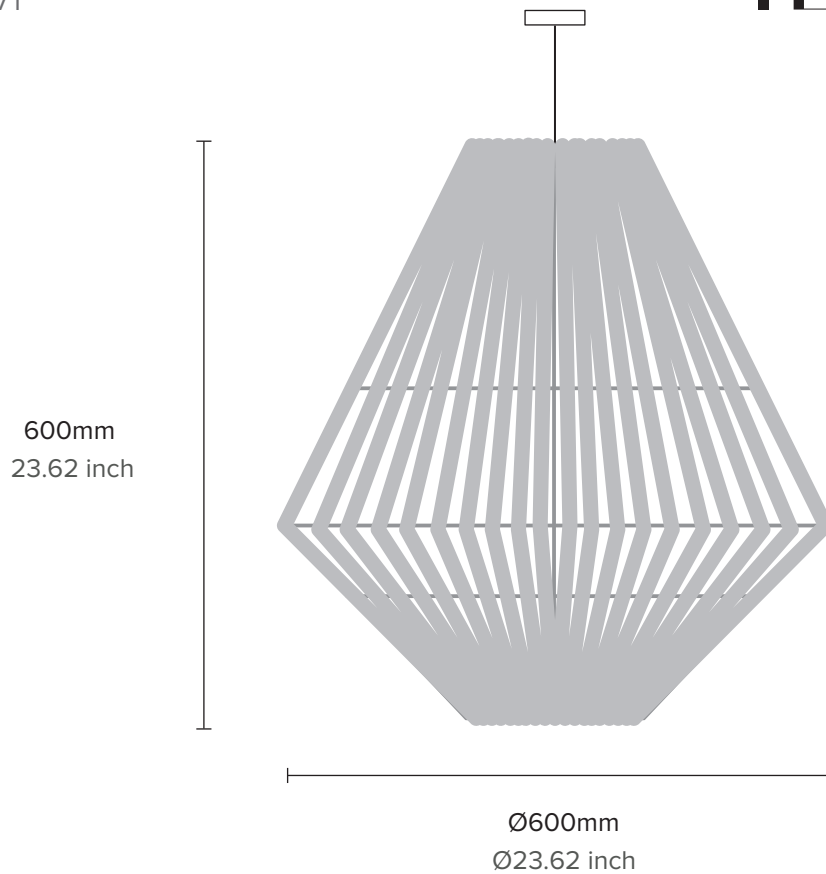

KAHDU

KDU_PEN_23V1

ILANEL

TYPE

Pendant

MATERIAL

Elastic Satin Ribbon, Steel Wireframe

WEIGHT

1.5kg

MODEL

KDU-600D

LIGHT SOURCE

E27, Max 10W

Light bulb not supplied unless requested

CERTIFICATION

ETL/UL upon request for North America

CORD

2m Cotton Braided

Custom lengths upon request

WARRANTY

3 years residential

2 years commercial

DIMENSION

Ø600mm x 600mm