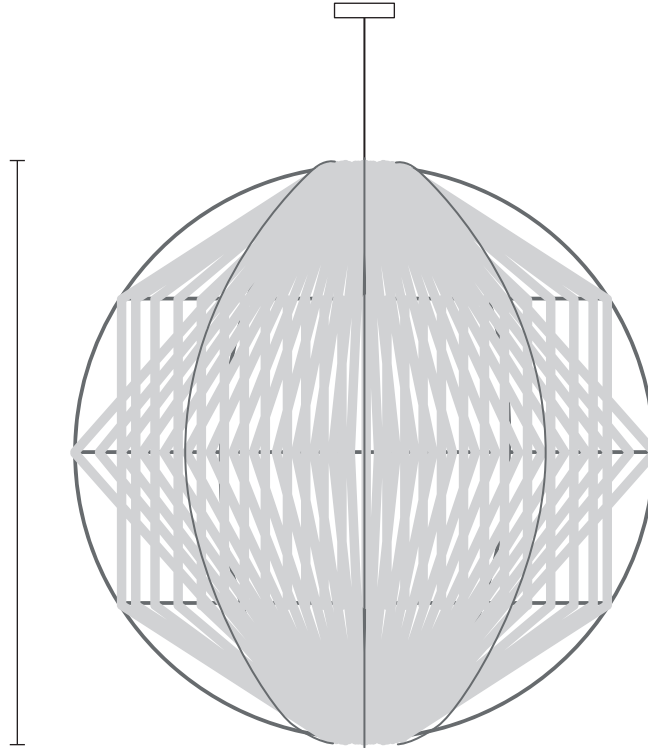

KAHDU

KDU_PEN_23V1

ILANEL

Ø800mm
Ø31.5 inch

TYPE

Pendant

MATERIAL

Elastic Satin Ribbon, Steel Wireframe

WEIGHT

2.0kg

MODEL

KDU-800

LIGHT SOURCE

E27, Max 10W

Light bulb not supplied unless requested

CERTIFICATION

ETL/UL upon request for North America

CORD

2m Cotton Braided

Custom lengths upon request

WARRANTY

3 years residential

2 years commercial

DIMENSION

Ø800mm