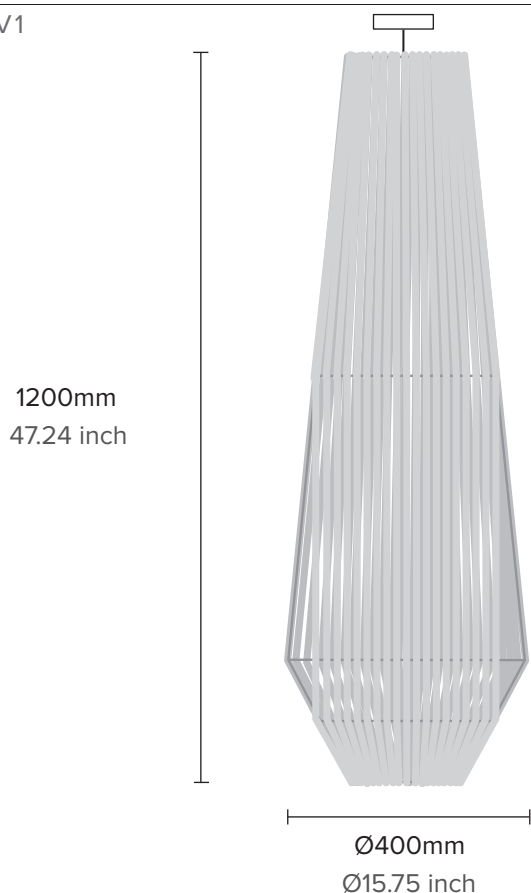

KAHDU

KDU_PEN_23V1

ILANEL

TYPE

Pendant

MATERIAL

Elastic Satin Ribbon, Steel Wireframe

WEIGHT

1.5kg

MODEL

KDU-412D

LIGHT SOURCE

E27, Max 10W

Light bulb not supplied unless requested

CERTIFICATION

ETL/UL upon request for North America

CORD

2m Cotton Braided

Custom lengths upon request

WARRANTY

3 years residential

2 years commercial

DIMENSION

Ø400mm x 1200mm