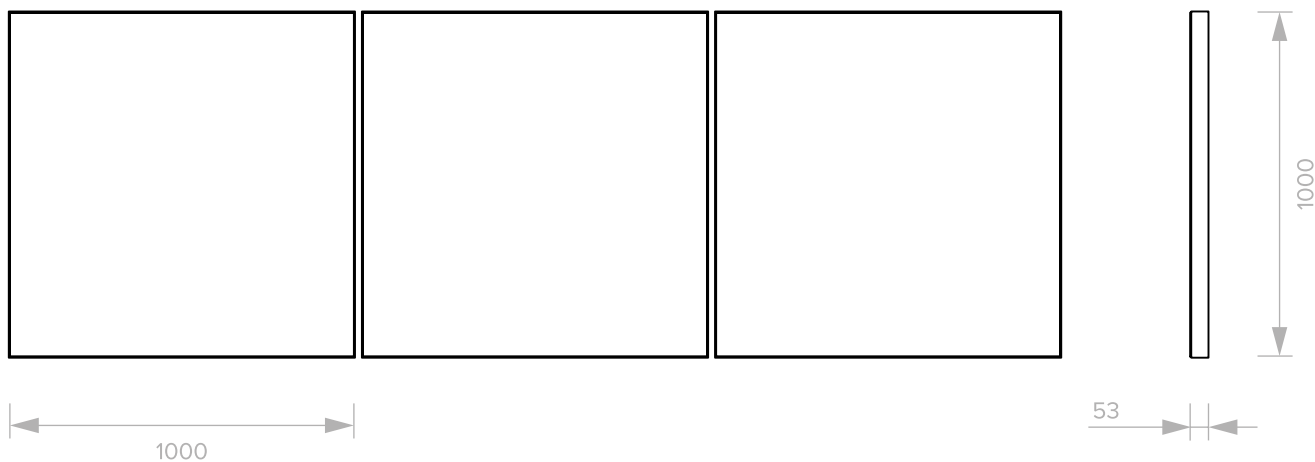

LUMINISM: PORT PHILLIP

LUM-PP_23V1

ILANIEL

Luminism Port Phillip is a photo of the horizon at Port Phillip Bay during Ilan El's morning walks by the bay. This special edition of Luminism is a single photo divided into three parts. This piece can be enjoyed as a triptych or individually. Each frame rotates through curated colours that evoke introspection.

LUMINISM: PORT PHILLIP

LUM-PP_23V1

ILANEL

TYPE

Light Art

MATERIAL

Aluminium, Acrylic

WEIGHT