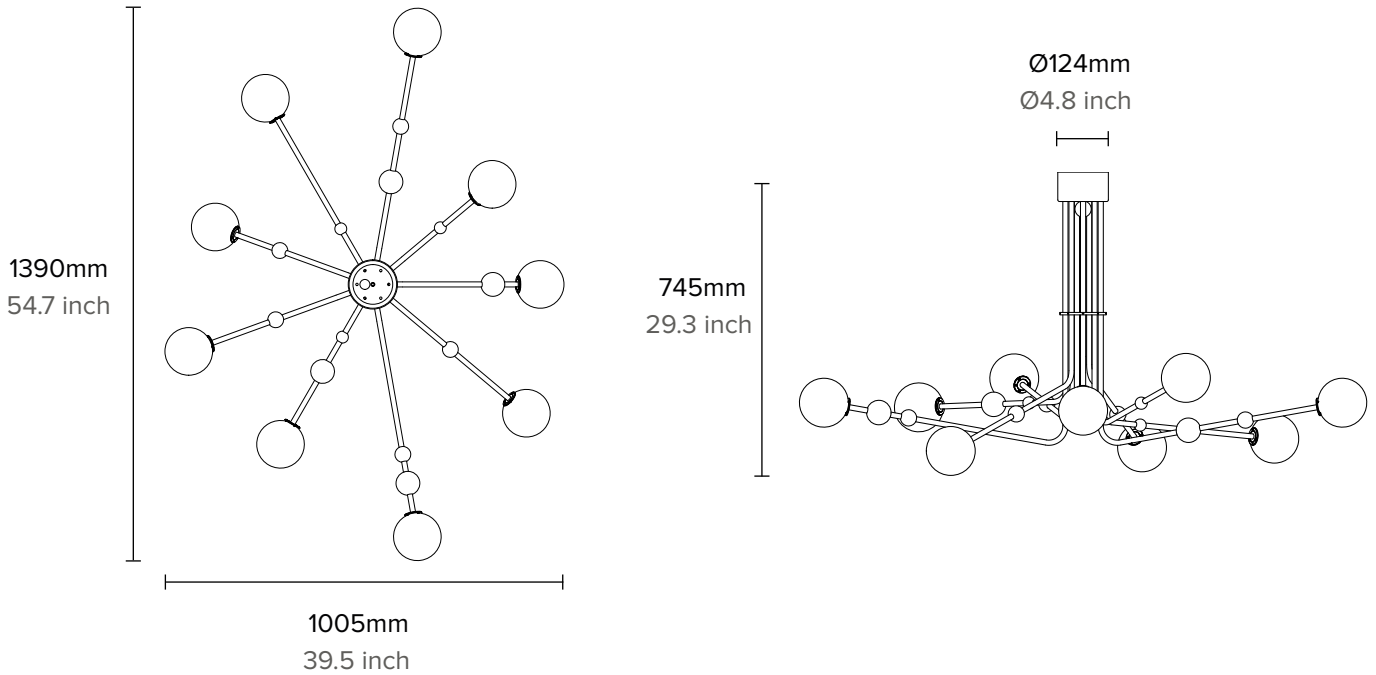

TYPE

Chandelier

MATERIAL

Brass, Mild Steel, Hand-blown Glass

CERTIFICATION

ETL/UL upon request for North America

MODEL

MATRKI

220-240V REGIONS

G4 Bi-pin (max. 3W per socket)

3W LED, 3000K

Phase dimming 3 - 100%

Please contact us for other dimming options

WARRANTY

3 years residential

2 years commercial

100-120V REGIONS

G9 Bi-pin (max. 5W per socket)

5W LED, 3000K

Dimmable

DIMENSION

1390mm x 1005mm x 745mm

Glass Sphere: Ø120mm

WEIGHT

37.0kg