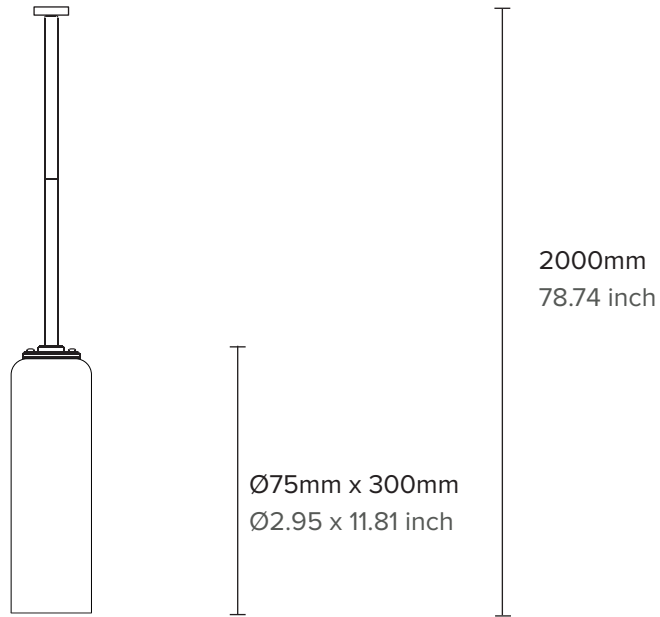

TYPE

Pendant

MATERIAL

Brass, Hand-blown Glass

WEIGHT

ORB-T30: 4.0kg

MODEL

ORB-T30

220-240V REGIONS

G4 Bi-pin (max. 3W per socket)
3W LED, 3000K
Phase dimming 3 - 100%
Please contact us for other dimming options

CERTIFICATION

ETL/UL upon request for North America

WARRANTY

3 years residential
2 years commercial

100-120V REGIONS

G9 Bi-pin (max. 5W per socket)
5W LED, 3000K
Dimmable

CORD

2m Cotton Braided
Longer lengths available upon request

DIMENSIONS

Glass Tube: Ø75mm x 300mm