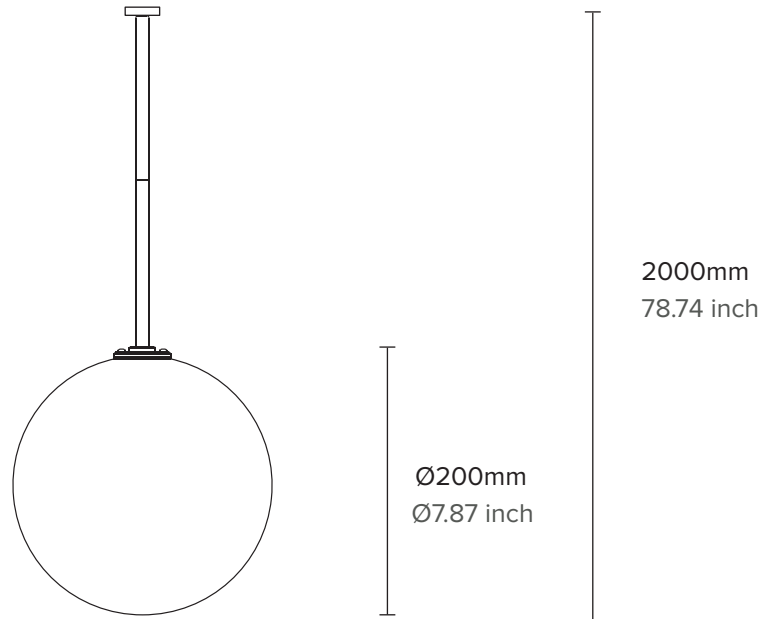

ORB

ORB_PENDANT_23V1

ILANEL

A single glass orb suspends off a slim brass profile. This simple, yet sophisticated design highlights the intricate detail of the hand-blown glass in its various finishes and sizes.

**TYPE**

Pendant

MODEL

ORB-S20

ORB-S25

GLASS OPTIONS

Ø200 (S20)

Ø250 (S25)

5W LED, 3000K

Dimmable

CORD

2m Cotton Braided

*Longer lengths available upon request***DIMENSIONS**

Tube: Ø13mm x 250mm

Glass: Ø200 / Ø250

WEIGHT

100-120V REGIONS

G9 Bi-pin (max. 5W per socket)
 5W LED, 3000K
 Dimmable

CORD

2m Cotton Braided
Longer lengths available upon request

DIMENSIONS

Glass Tube: Ø75mm x 300mm

METAL FINISHES

AGED
Brass