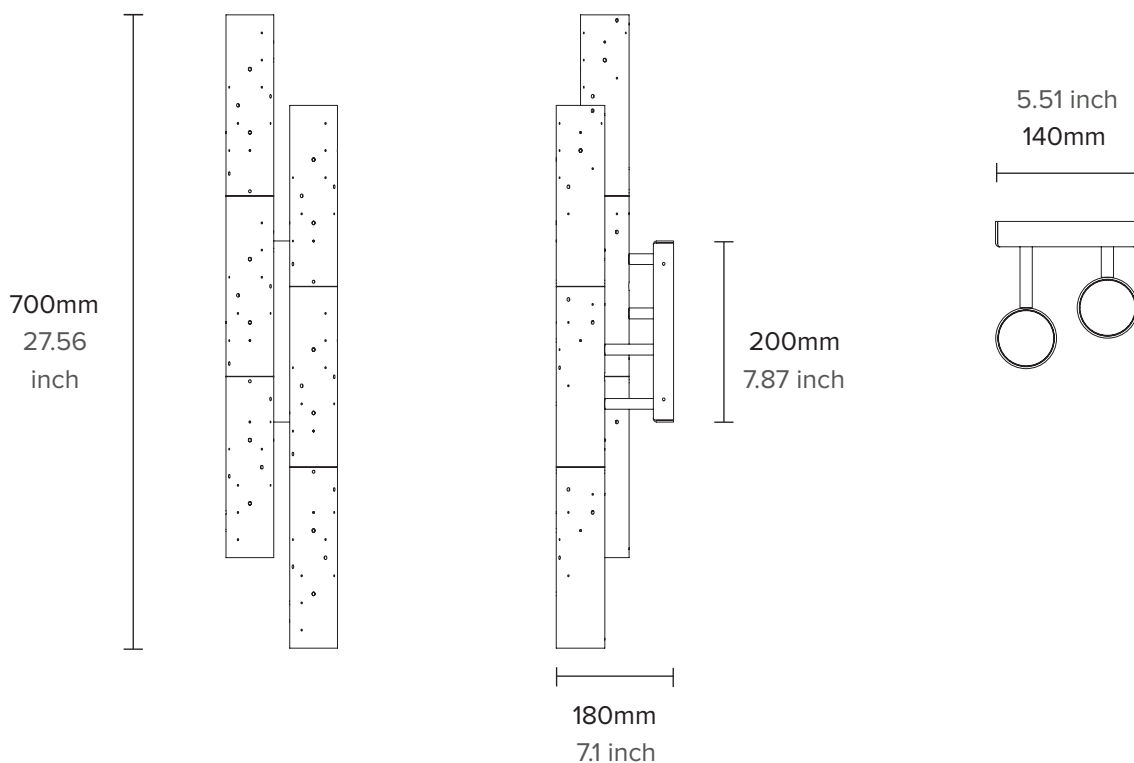

Dimmable

DIMENSIONS

60mm W x 145mm D x 490mm H

Flute: Ø60mm x 490mm

STARDUST

STARDUST_WALL_23V1

ILANEL

TYPE

Wall Light

MATERIAL

Aluminium, Acrylic, Stainless Steel

WEIGHT

2.4kg

MODEL

STD-WAL-02

220-240V REGIONS

2 years commercial

100-120V REGIONS

G9 Bi-pin (max. 5W per socket)

5W LED, 3000K

Dimmable

DIMENSIONS

140mm W x 180mm D x 700mm H

Flute: Ø60mm x 490mm

Dimmable

DIMENSIONS

200mm W x 210mm D x 750mm H

Flute: Ø60mm x 490mm

STARDUST

STARDUST_WALL_23V1

ILANEL

METAL FINISHES