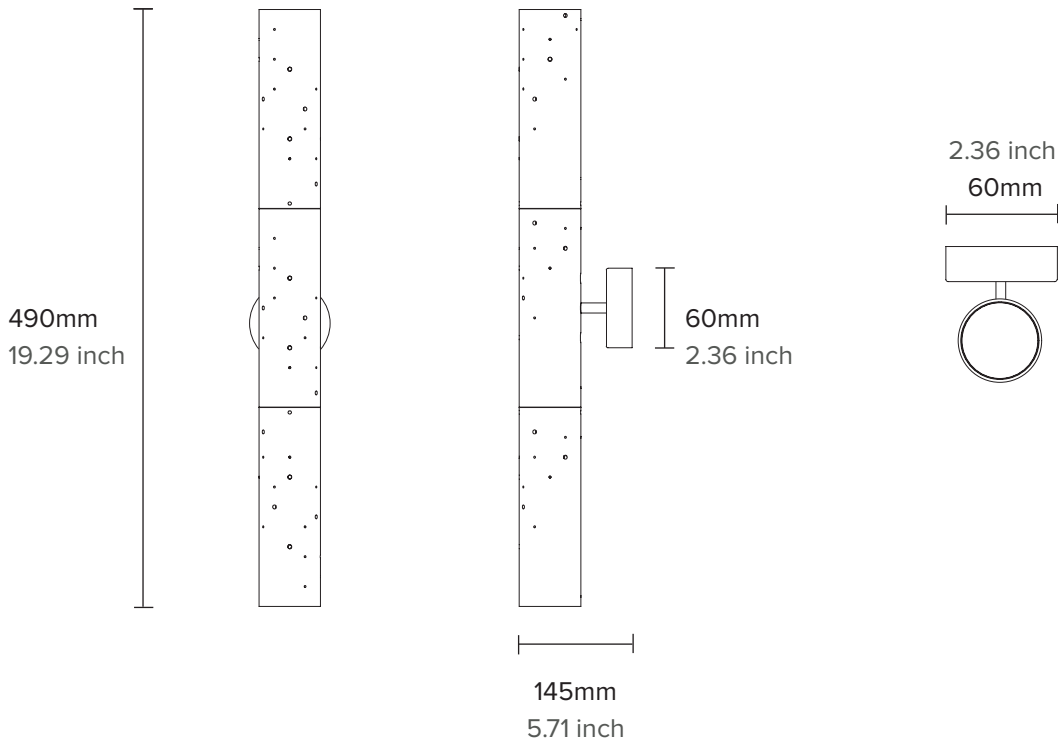

STARDUST

STARDUST_WALL_23V1

ILANEL

TYPE

Wall Light

MATERIAL

Aluminium, Acrylic, Stainless Steel

WEIGHT

1.7kg

MODEL

STD-WAL-01

220-240V REGIONS

G4 Bi-pin (max. 3W per socket)

3W LED, 3000K

Phase dimming 3 - 100%

Please contact us for other dimming options

CERTIFICATION

ETL/UL upon request for North America

WARRANTY

3 years residential

2 years commercial

100-120V REGIONS

G9 Bi-pin (max. 5W per socket)

5W LED, 3000K

Dimmable

DIMENSIONS

60mm W x 145mm D x 490mm H

Flute: Ø60mm x 490mm