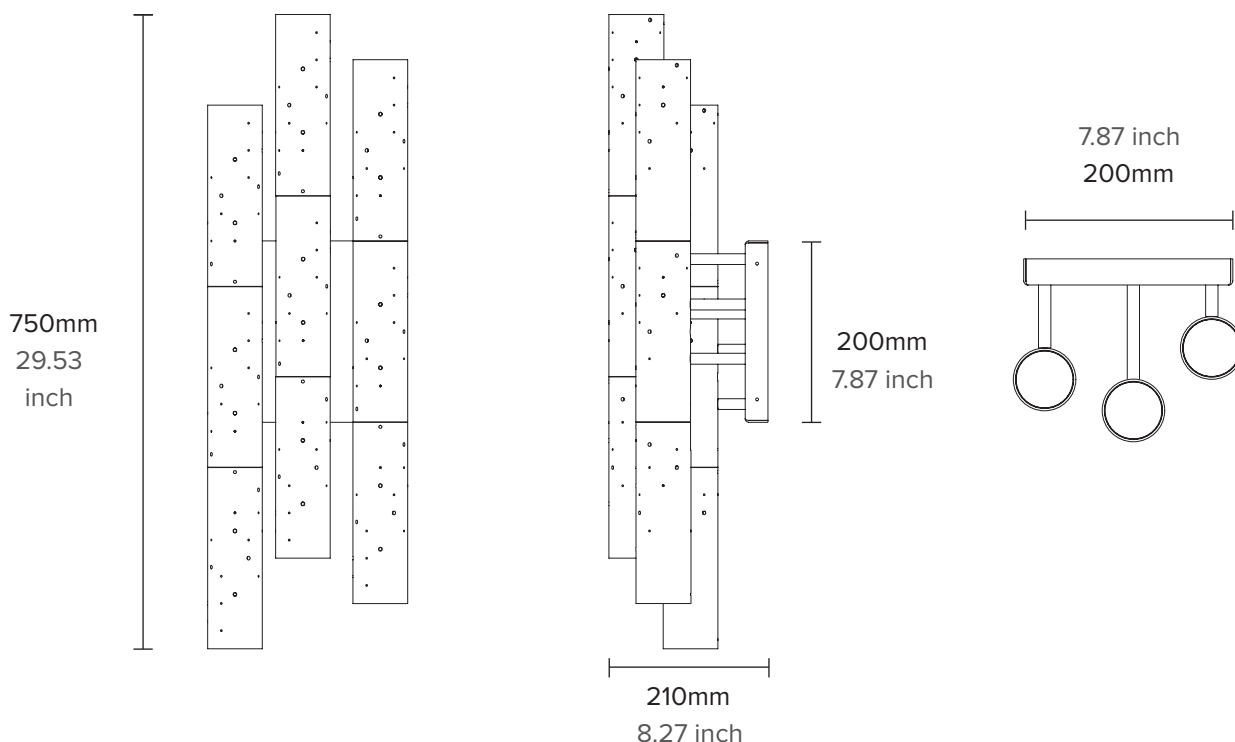

STARDUST

STARDUST_WALL_23V1

ILANEL

TYPE

Wall Light

MATERIAL

Aluminium, Acrylic, Stainless Steel

WEIGHT

3.1kg

MODEL

STD-WAL-03

220-240V REGIONS

G4 Bi-pin (max. 3W per socket)

3W LED, 3000K

Phase dimming 3 - 100%

Please contact us for other dimming options

CERTIFICATION

ETL/UL upon request for North America

WARRANTY

3 years residential

2 years commercial

100-120V REGIONS

G9 Bi-pin (max. 5W per socket)

5W LED, 3000K

Dimmable

DIMENSIONS

200mm W x 210mm D x 750mm H

Flute: Ø60mm x 490mm