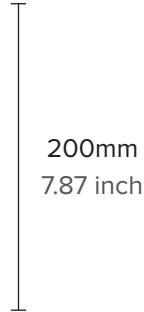

# ILANEL

150mm  
5.91 inch

200mm  
7.87 inch

Ø150mm  
Ø5.91 inch