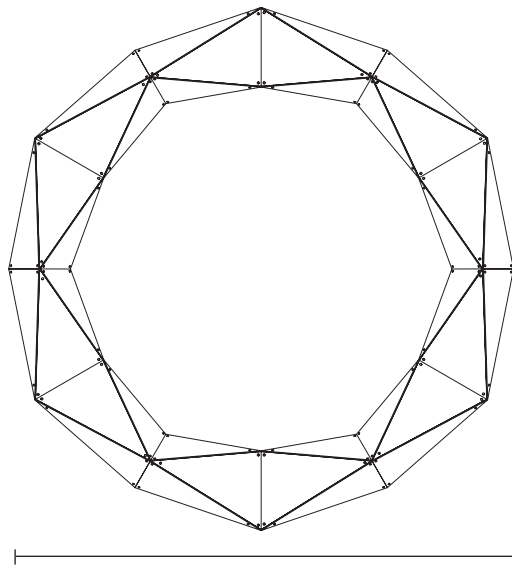

SUPERNOVA

SPN_PEN_23V1

ILANEL

Supernova presents an assemblage of luminous and obscure shards, shining bright like a powerful stellar explosion captured in a frozen moment. This arresting piece features hand-brushed and anodised metallic facets accompanied by a customisable light source configuration.

SUPERNOVA

SPN_PEN_23V1

ILANEL

Ø900mm
Ø35.43 inch

165mm
6.5 inch

TYPE

Pendant

MATERIAL

Aluminium, Acrylic, Brass

WEIGHT

4.0kg

MODEL

SN900

LIGHT SOURCE

24V LED Strip with external LED driver
3000k, CRI ≥80, Dimmable
Power: 24 W/m
Luminance: 2650 Lm/m

CERTIFICATION