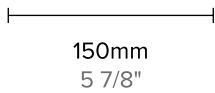

XYZ

XYZ_WL_23V2

ILANEL

Inspired by the De Stijl movement, our limited edition XYZ wall light features a composition of three volumes aligned to the XYZ axis. The simplicity of this design is reduced to its form and highlights the quality of the materials and finishes. XYZ comprises of solid machined brass elements and hand blown glass.

XYZ-WL-L

XYZ-WL-R

TYPE

Wall Light

MATERIAL

Brass, Glass

WEIGHT

2kg