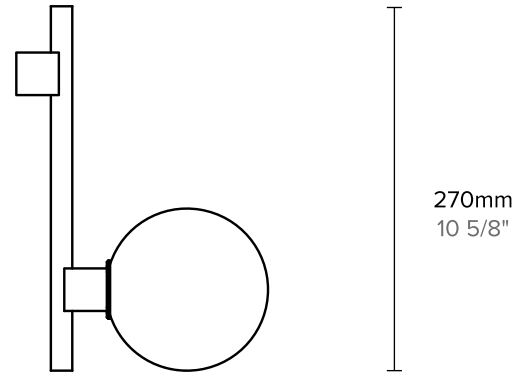

XYZ

XYZ_WL_23V2

ILANEL

Inspired by the De Stijl movement, our limited edition XYZ wall light features a composition of three volumes aligned to the XYZ axis. The simplicity of this design is reduced to its form and highlights the quality of the materials and finishes. XYZ comprises of solid machined brass elements and hand blown glass.

XYZ-WL-L

XYZ-WL-R

TYPE

Wall Light

MATERIAL

Brass, Glass

WEIGHT

2kg