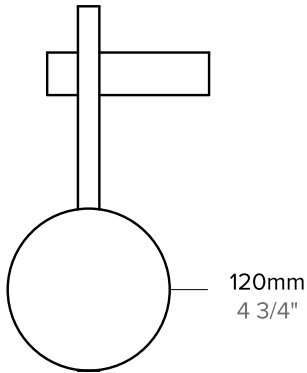

XYZ

XYZ_WL_23V2

ILANEL

Inspired by the De Stijl movement, our limited edition XYZ wall light features a composition of three volumes aligned to the XYZ axis. The simplicity of this design is reduced to its form and highlights the quality of the materials and finishes. XYZ comprises of solid machined brass elements and hand blown glass.

XYZ-WL-L

XYZ-WL-R

TYPE

Wall Light

MATERIAL

Brass, Glass

WEIGHT

2kg