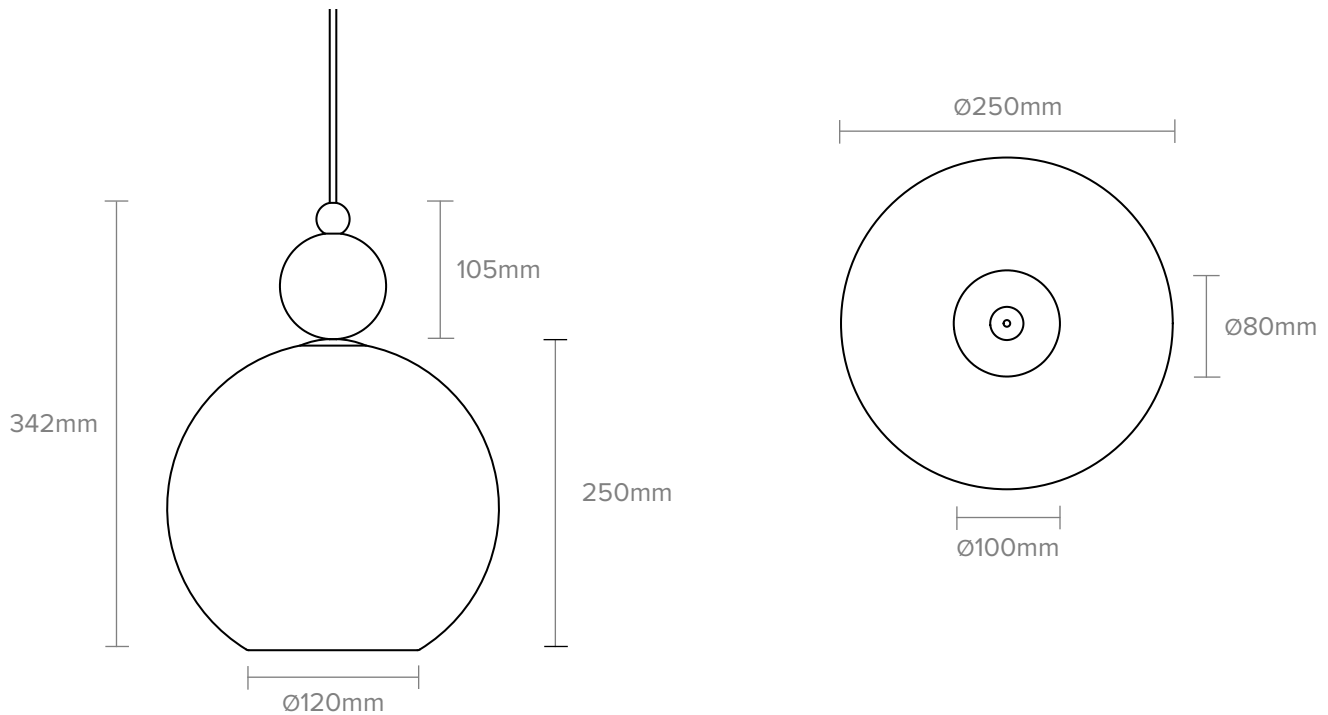

DROPLET

DRPLT_23V1

ILANEL

A limited edition of three hand-blown glass pendants adorned with brass sphere details

DROPLET

DRPLT_23V1

ILANEL

TYPE

Pendant

MODEL

DRPLT-250

MATERIAL

Brass, Hand Blown Glass

LIGHT SOURCE

G80 Lightbulb
Warm White (Replaceable)

POWER SOURCE

110 - 230V Universal input
Dimmable

CORD

Standard 2m
Custom lengths upon request

DIMENSIONS

Brass Sphere
Ø80mm
Glass
Ø250mm

WEIGHT

DRPLT-250: 3.0kg
Weights are per single module

CERTIFICATION