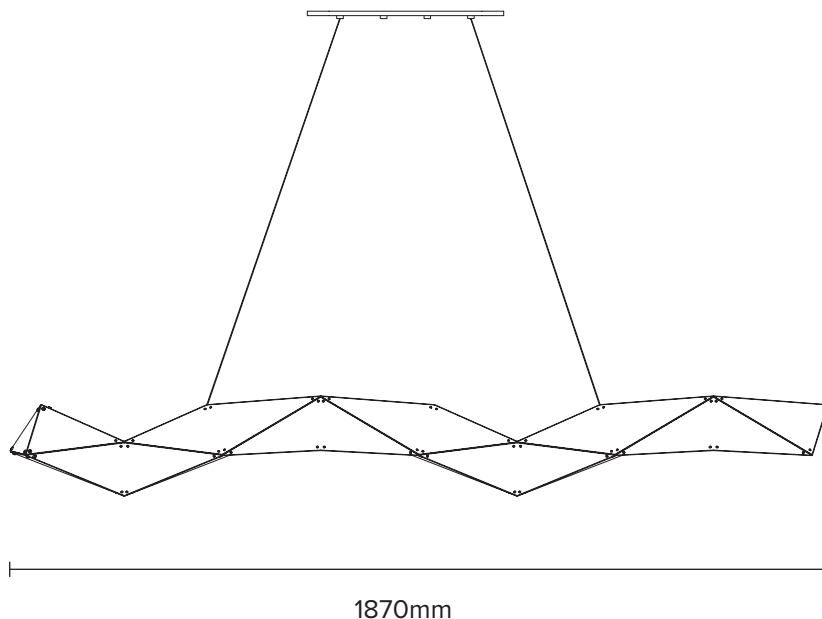

SUPERNOVA LINEAR

SPN_PEN_23V1

ILANEL

TYPE

Pendant

MATERIAL

Aluminium, Acrylic, Brass

WEIGHT

4.0kg

MODEL

SNH

LIGHT SOURCE

24V LED Strip with external LED driver
3000k, CRI ≥80, Dimmable
Power: 24 W/m
Luminance: 2650 Lm/m

CERTIFICATION

ETL/UL upon request for North America

DIMENSIONS

Ø260mm x 1870mm

WARRANTY

3 years residential
2 years commercial

CORD

2m Clear

Custom lengths available upon request.