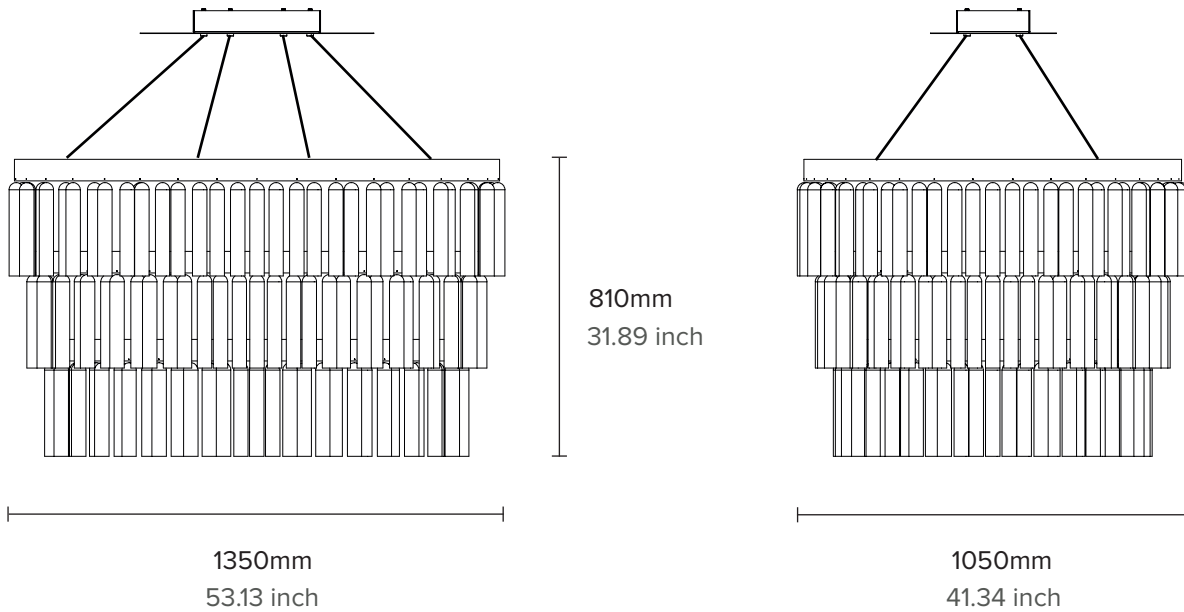

TYPE

Chandelier

MODEL

WISC

DIMENSION

1350mm x 1050mm x 810mm

MATERIAL

Aluminium, Mild Steel, Glass,
Stainless Steel

LIGHT SOURCE

24V LED Strip with external LED driver
3000k, CRI \geq 80, Dimmable
Power: 24 W/m
Luminance: 2650 Lm/m

CONTROL

Phase Dimming 3- 100%
We recommend sourcing a rotary or push button dimmer with an adjustment dial capable of setting the dimming range of the fixture. For other dimming options, please specify on enquiry

CORD

2m Clear
Custom lengths upon request

WEIGHT

60.0kg

CERTIFICATION

ETL/UL upon request for North America

WARRANTY

3 years residential
2 years commercial